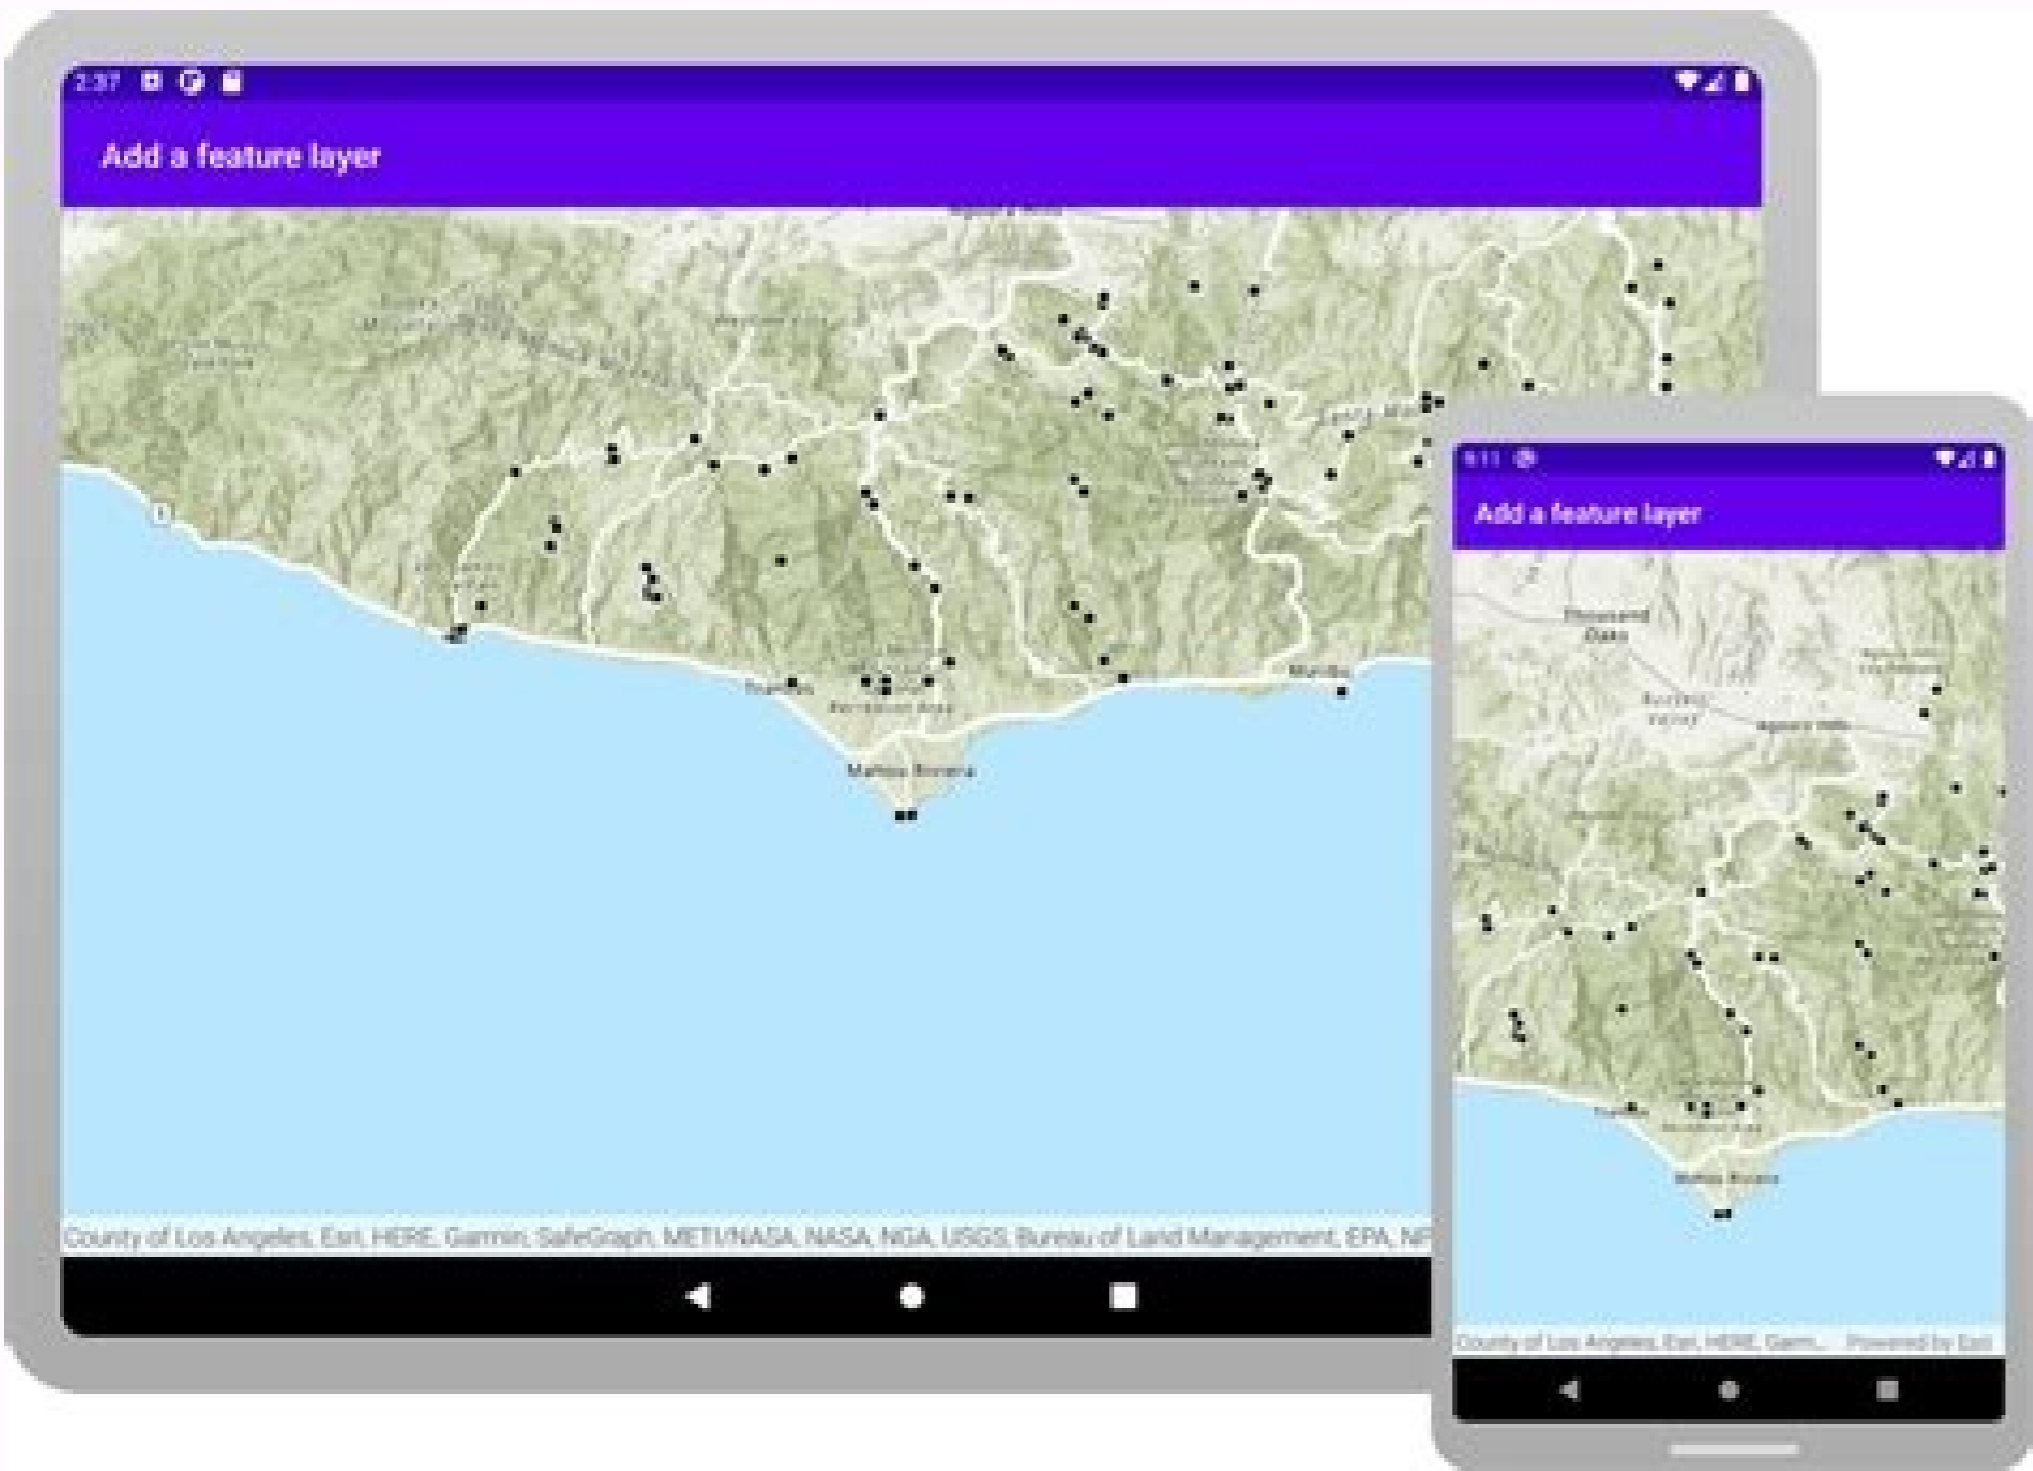

Arcgis map tutorial android

Arcgis map android tutorial.